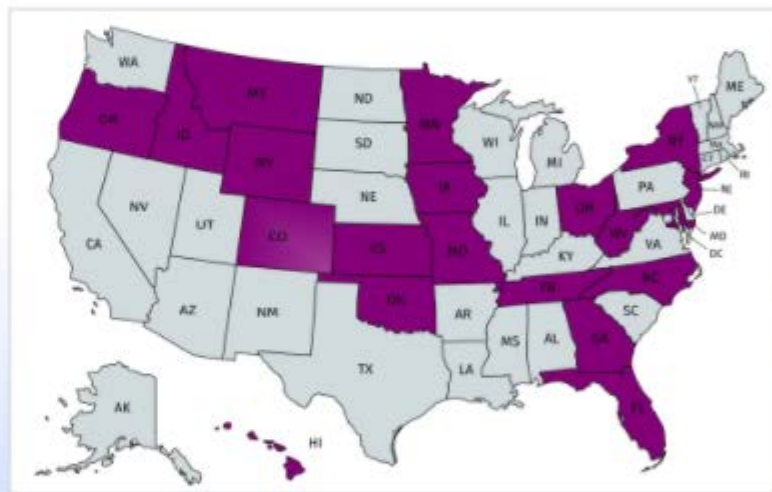

## NATIONAL FINGERPRINT FILE STATES

### States participating in NFF

Colorado	Florida
Georgia	Hawaii
Idaho	Iowa
Kansas	Maryland
Minnesota	Missouri
Montana	North Carolina
New Jersey	New York
Ohio	Oklahoma
Oregon	Tennessee
West Virginia	Wyoming

The FBI has direct access and automatically checks each NFF state's criminal history repositories as part of its search, in addition to the FBI database.